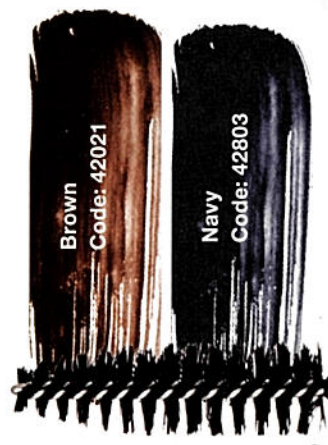

DECEMBER 2011

Avery Shlain

gifts
offers
discounts

irresistible...

Model is wearing Colorfull Raspberry Ice Lipstick

- Fireside Glow Code: 38212
- Pink Blossom Code: 38217
- Ruby Red Code: 38211
- Hot Toddy Code: 38205
- Scarlet Diva Code: 38209
- Pink Frosting Code: 38215
- Sparkling Grape Code: 38216

Raspberry Ice Code: 38203

R30 OFF

Teal Code: 42808

Snow white Code: 42805

Irresistible Lips & Eyes

Irresistible VALUE

Espresso Code: 42208

Black Velvet Code: 42207

Brown Code: 42021

Navy Code: 42803

NEW

COLORFULL EYE PENCIL EXPRESSO

COLORFULL EYE PENCIL BLACK VELVET

Colorfull Thickening Mascara

Amey Johnson

TAKE ANY 1 FOR R39